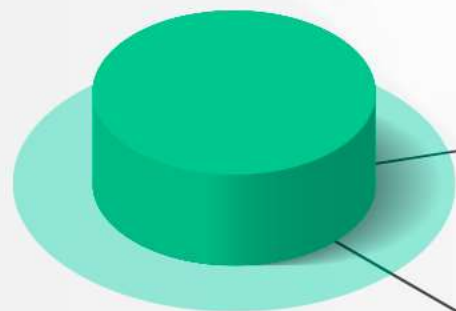

STEAKHOLDERS

COLABORADORES

PROMOÇÃO DE
QUALIDADE DE VIDA
- ENDOMARKETING

EMPRESAS

TRABALHO DE MARCA
(CONEXÃO COM
A SOCIEDADE)