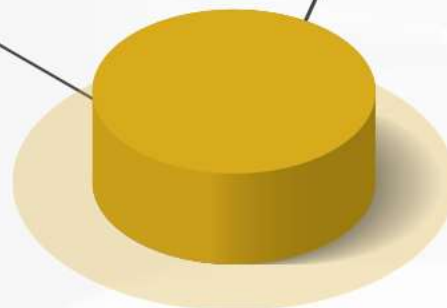

GOVERNO

EVENTO DE
RELACIONAMENTO
DUPLO