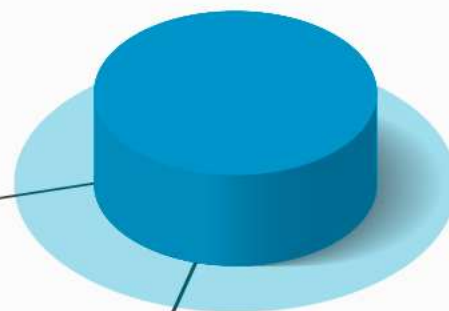

STEAKHOLDERS

COLABORADORES

PROMOÇÃO DE
QUALIDADE DE VIDA
- ENDOMARKETING

EMPRESAS

TRABALHO DE MARCA
(CONEXÃO COM
A SOCIEDADE)

GOVERNO

EVENTO DE
RELACIONAMENTO
DUPLO